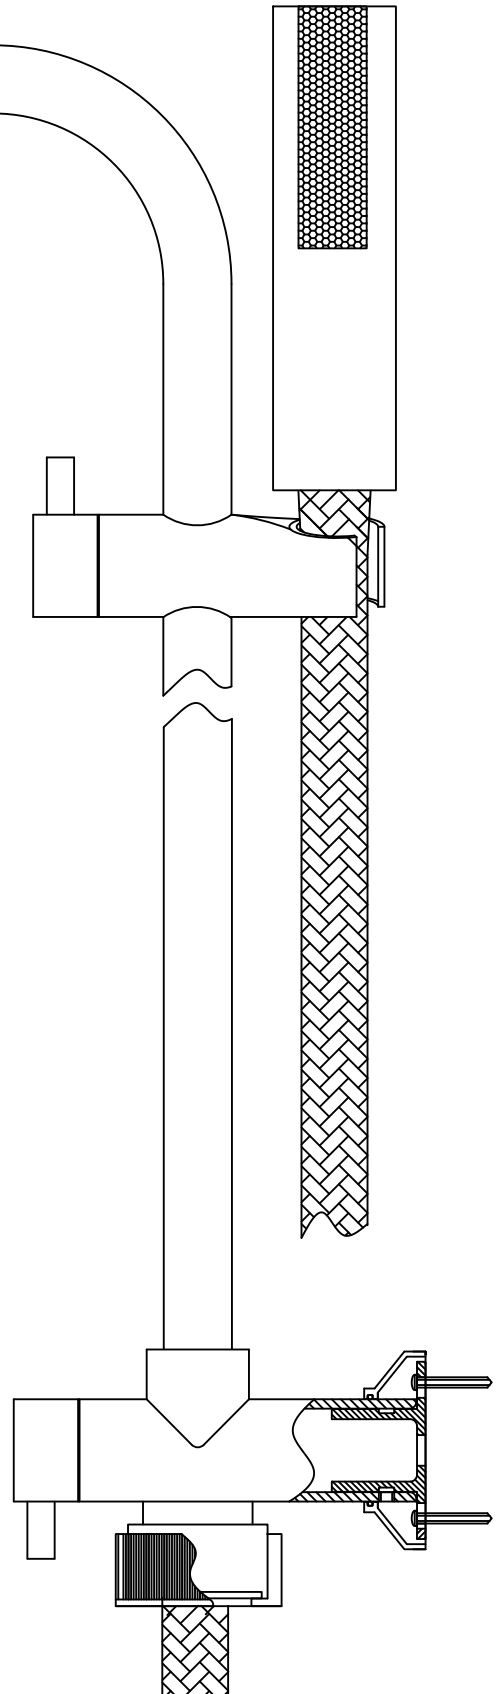

HSB 1005

BRASS BENT SHOWER COLUMN

EXISTING TAB-SHOWER CONTROL