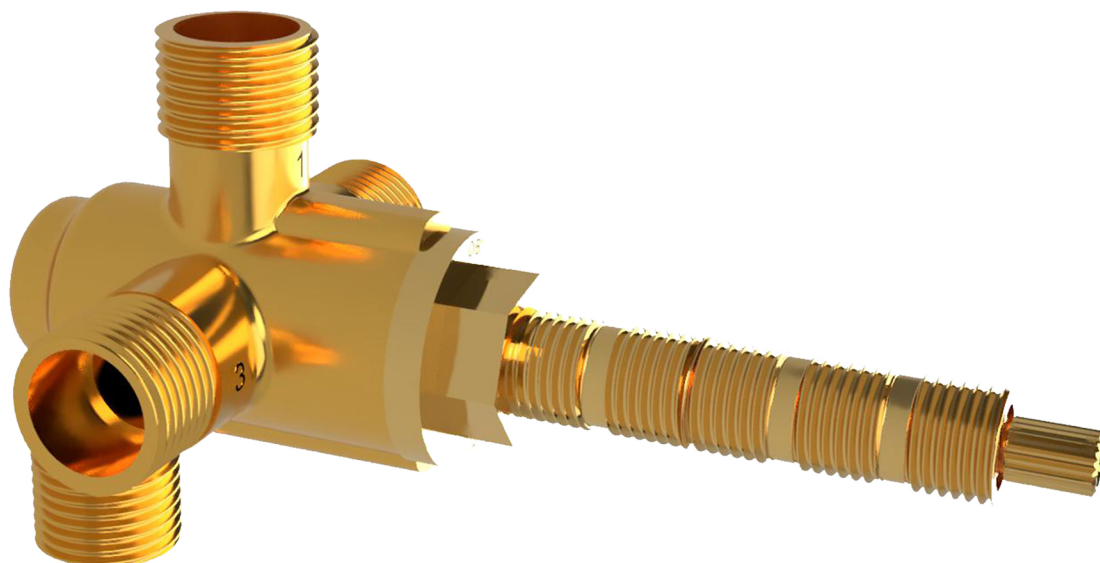

BV631 - A COMPACT SHOWER DIVERTER WITH 1/2" INLET AND 3 OR 2 OUTLETS

**KIT 1 - ALL TRIM
HANDLE**

ESCUTCHEON

TRIM RING

CUSTOM OPTIONAL

SPLINE & SLEEVE